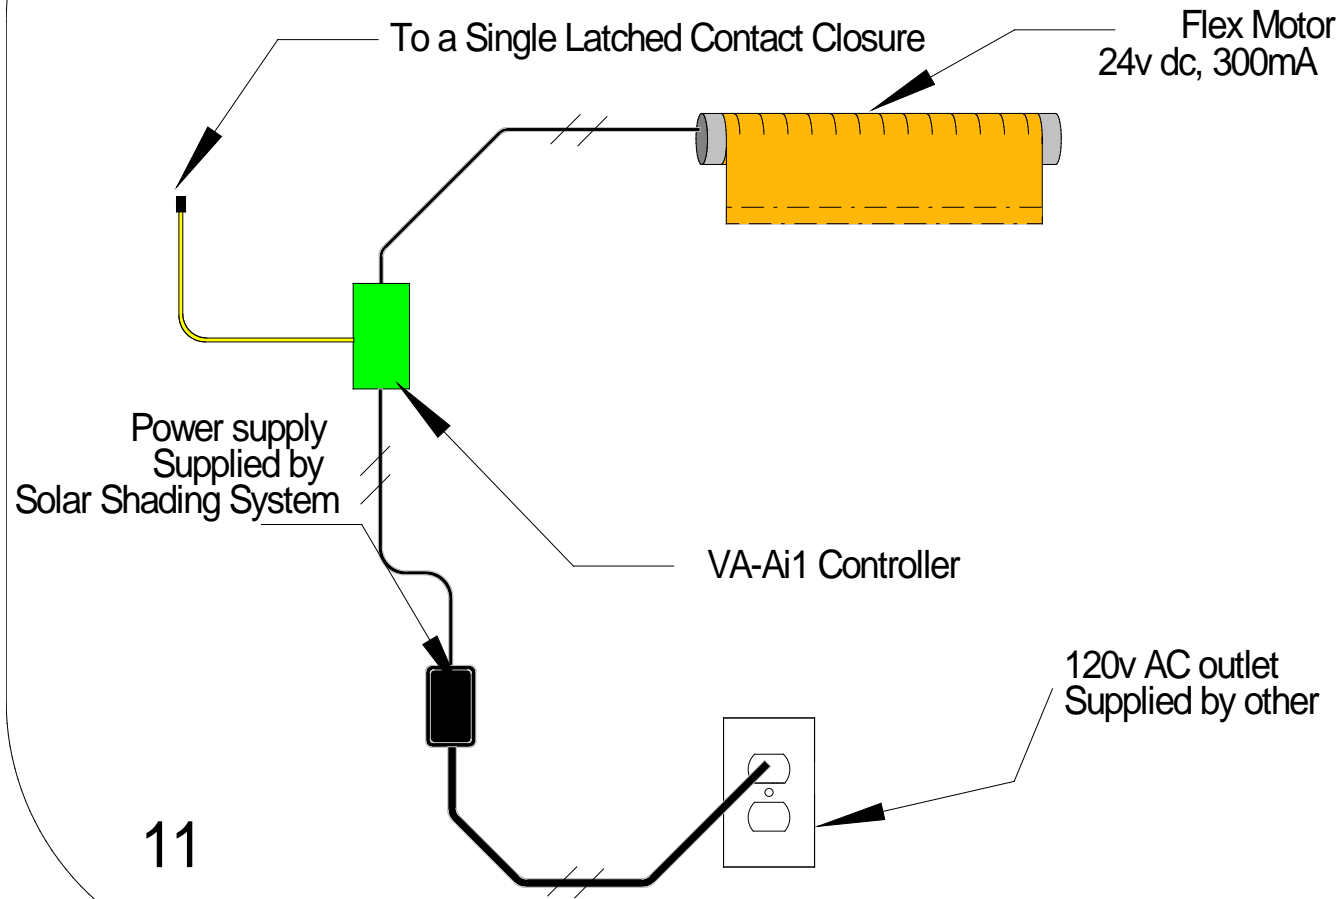

# Dry Contact

## VA-Ai1 Controller Dry Contact

A maintained contact closure between connection 12 and 13 will raise the Art.