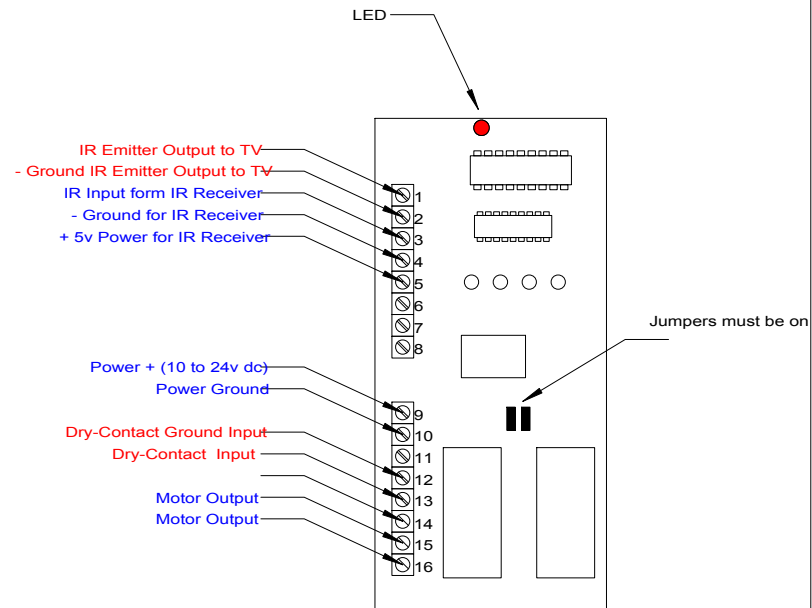

# Dry Contact

## VA-Ai1 Controller Dry Contact

A maintained contact closure between connection 12 and 13 will raise the Art.